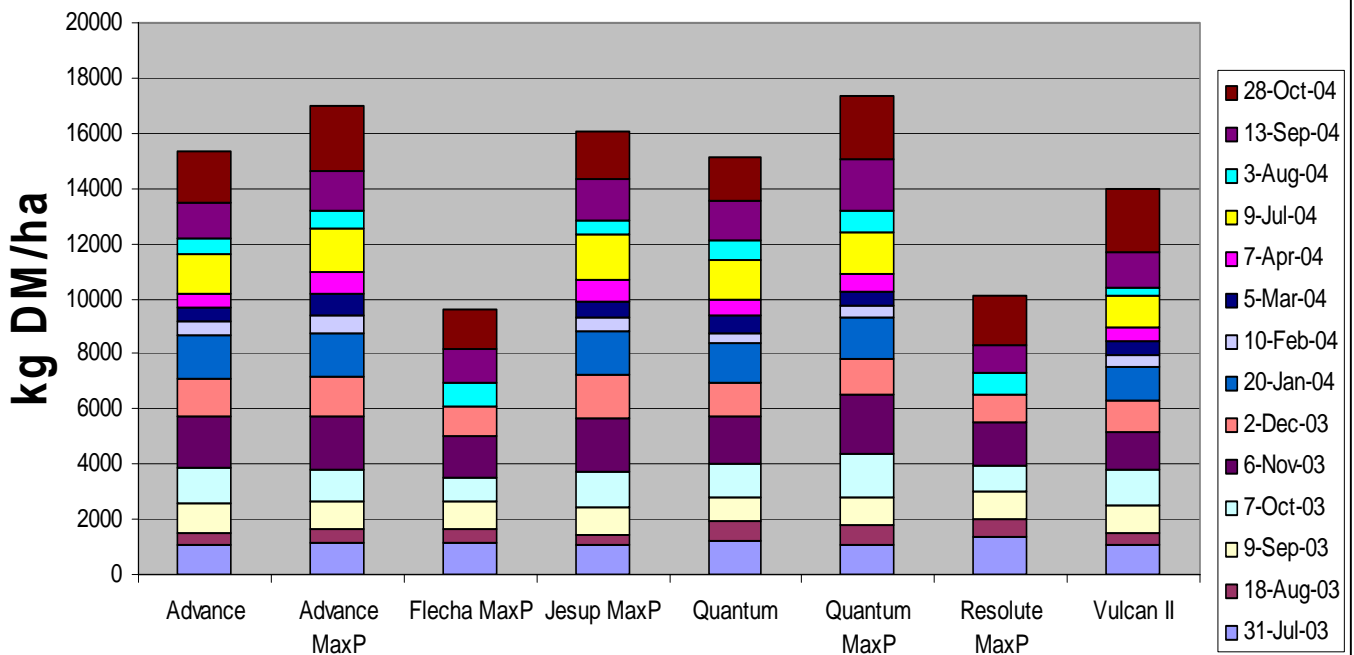

Pursehouse Rural Muswellbrook's Irrigated Beef Fescue Trial results

The results are based on traveling irrigation methods and a 12 month nutritional program using urea and urea based blends. This site is a very valuable site due to the new Max P Endophyte Technology used in fescues. These varieties are also used in dry land situations all over the Hunter Valley, New England and Tablelands.

Pursehouse Rural and Pacific Seeds

Hunter Valley Trial site

(Sown Aut 2003)

For more information on using these varieties and applications in your farming systems please feel free to call Troy Richards, Senior Agronomist, Pasture Management on 0418687580